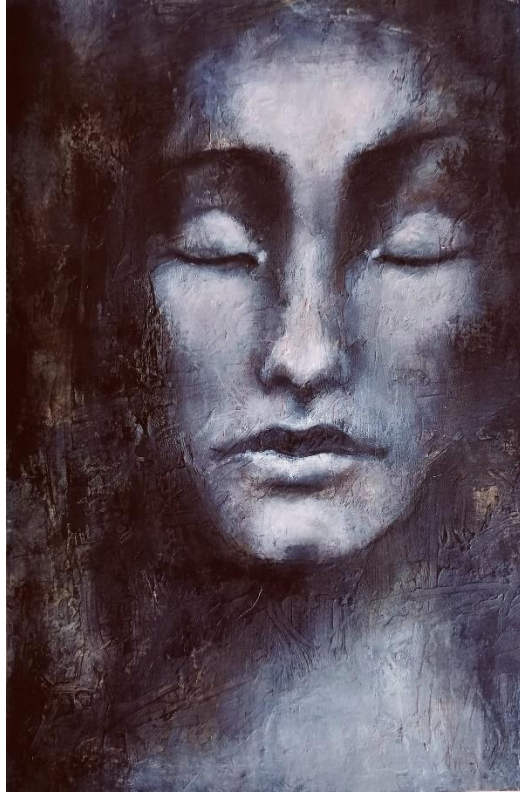

Intuitive Portrait - Inner Peace

by Nanda Boukes - Sacred Soul Art

For this Piece i wanted to work with the intention of Inner Peace, without a plan upfront
working from the inside out

Intuitively, loose, raw.... and create something that represented Inner peace for me
That you can come back to and can connect with

I just started with a meditation before getting started....

Selected a limited color palette which represented calm, peace, balance, rawness
and emotion

Than just started laying down the selected colors, no thinking, just going with the
flow, allowing.... to emerge what wants to emerge...allowing myself to just be
I used modeling paste, representing the rawness, the hurt, the scars, the layers that
forms you

A face wanted to come through.....

And i went from the rawness, the hurt, the insecurity, the scars
To the calm and peaceful

From darkness to light....

Within you there is a stillness
and a sanctuary
To which you can retreat at anytime
And be yourself